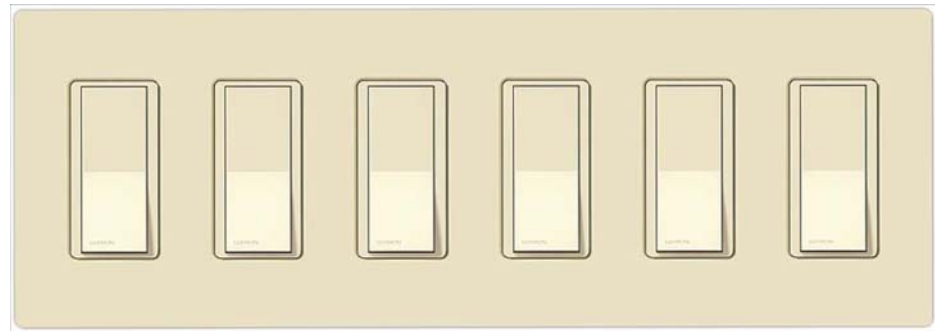

Home Lighting Control

VS

Home Lighting Control

A Lighting Control System gives you the power to consolidate, customize and simplify the way the lights function in your home.

- **Green - Energy Saving**
- **Dramatic Lighting Effects**
- **Remote Access via Internet**
- **Simple To Use**

Home Lighting Control simplifies the function of room, and/or house, lighting levels through preset light levels of illumination, referred to as “scenes”.

Scenes are accessed via wall stations with engraved buttons for practicality, easy identification, simplification and clarity.