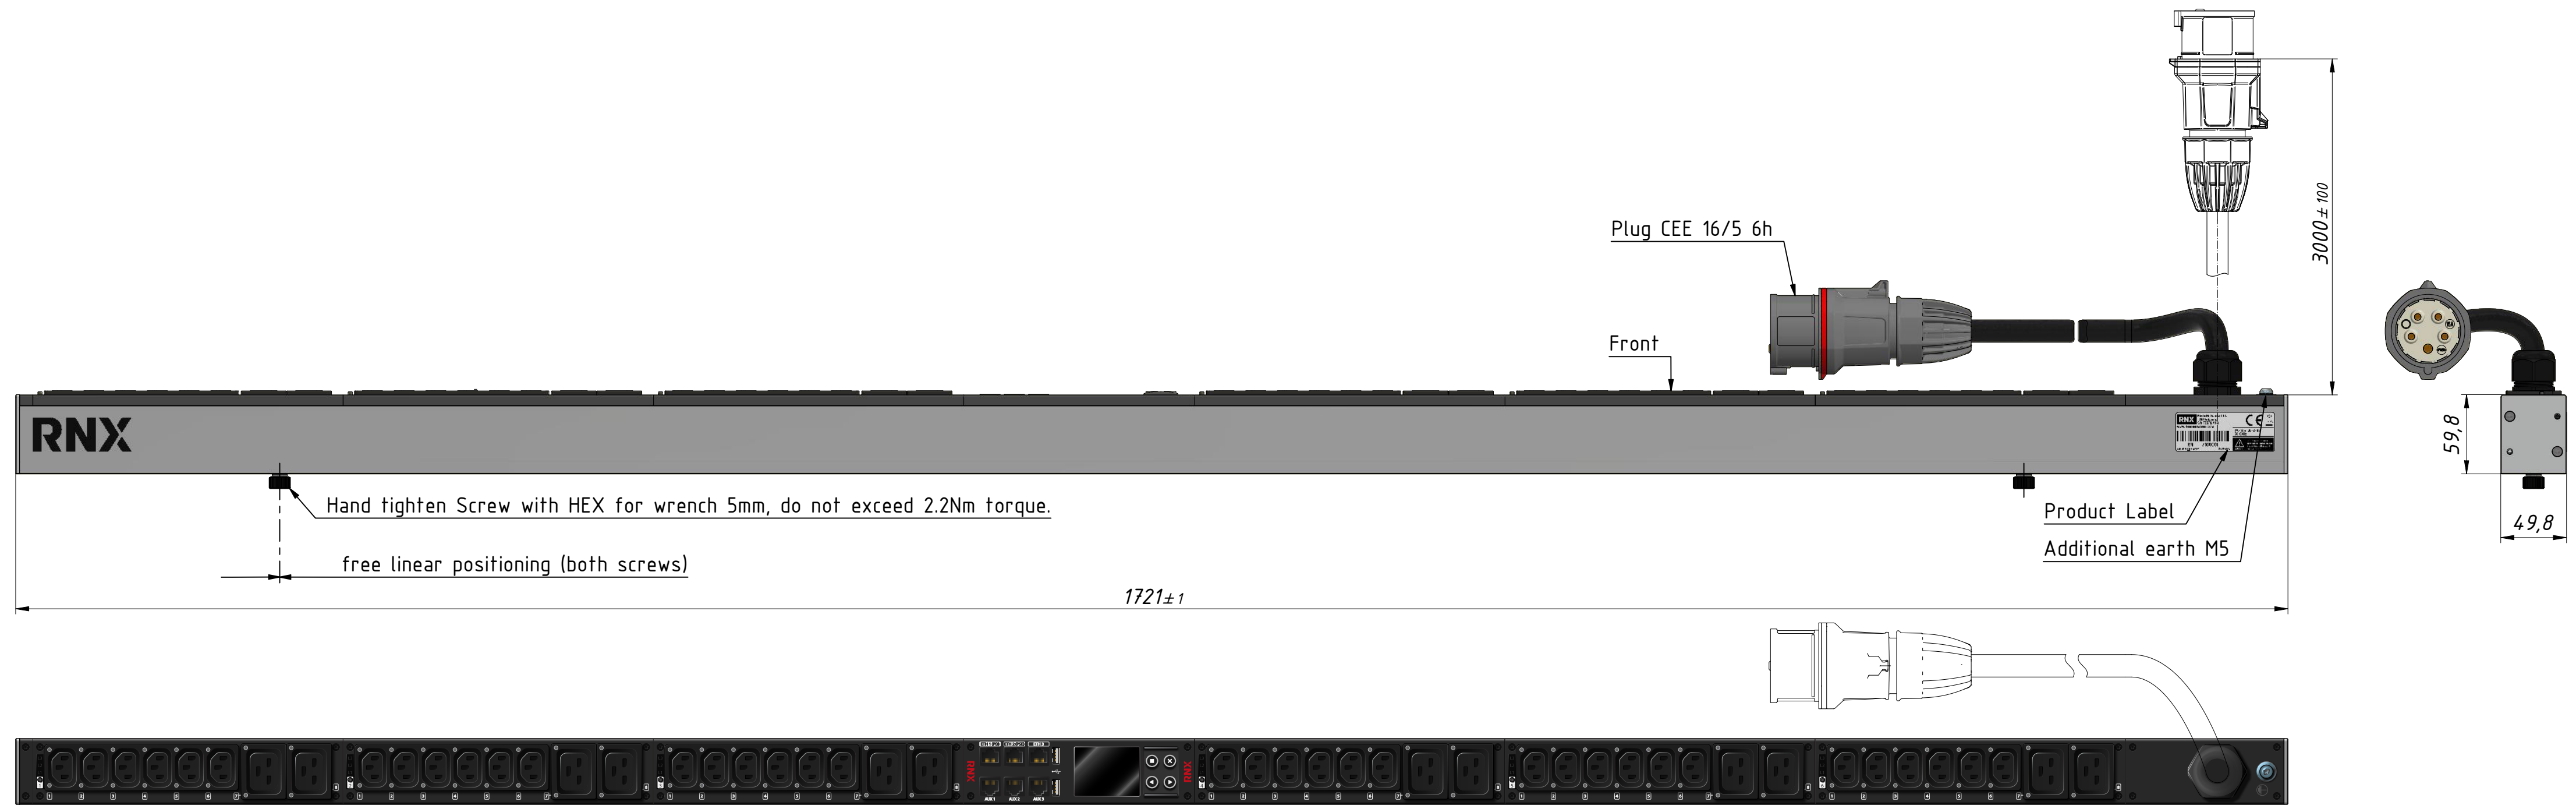

Disclaimer: Dimensions and illustrative drawings are accurate to the company's knowledge at the time of printing, however specifications are subject to change without notice.

Passage du Cardinal 5, 1700 Fribourg, Switzerland www.mx.ch, +41 26 505 50 00	Drawing: 100-0413 Revision: 4 Scale: 0.3	16.08.2024 Page 1 of 1
	UPDU RCM Outlet Switched & Metered 3x16A 36C13 12C19 black	
		RN3538